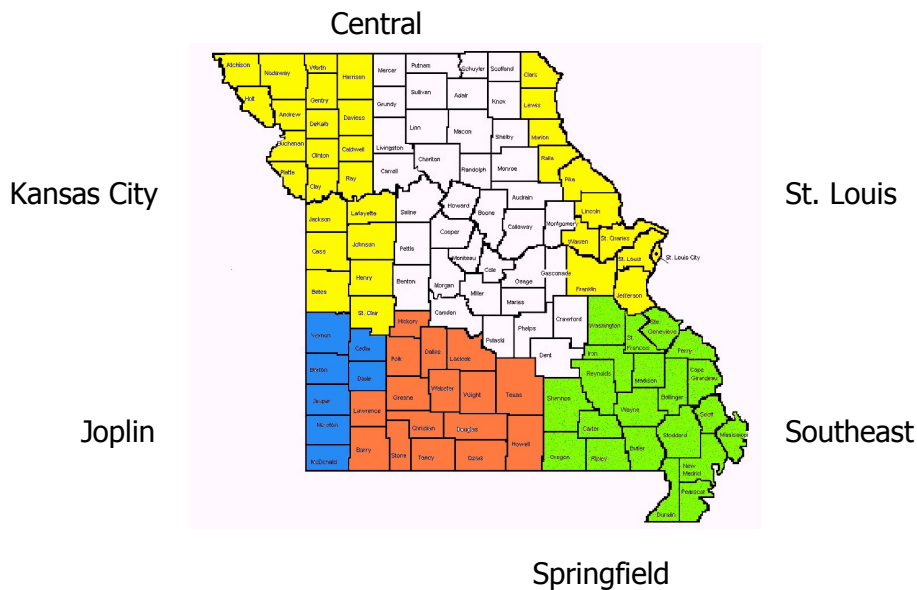

This award will be given to a person in recognition of his or her leadership and advocacy work at the local level. Nominations are open to anyone in the State of Missouri and are due by October 1, 2009.

The Association's local chapters will review nominees nominated from their area and select one to be forwarded for consideration for the Local Advocate Award. Nominees selected by each chapter will receive recognition at the conference and the Local Advocate Award will be given to the person selected among the final nominees.

Please check one

___ **Kansas City** (Atchison, Holt, Nodaway, Worth, Harrison, Andrew, Gentry, DeKalb, Davies, Buchanan, Clinton, Caldwell, Platte, Clay, Ray, Jackson, Lafayette, Cass, Johnson, Bates, Henry, St. Clair)

___ **Central** (Mercer, Putnam, Schuyler, Scotland, Grundy, Sullivan, Adair, Knox, Livingston, Linn, Macon, Shelby, Carroll, Chariton, Randolph, Monroe, Saline, Pettis, Benton, Howard, Cooper, Moniteau, Morgan, Camden, Miller, Cole, Pulaski, Maries, Osage, Gasconade, Phelps, Crawford, Dent, Montgomery, Callaway, Boone, Audrain)

___ **St. Louis** (Clark, Lewis, Marion, Ralls, Pike, Lincoln, Warren, St. Charles, Franklin, St. Louis, St. Louis City, Jefferson)